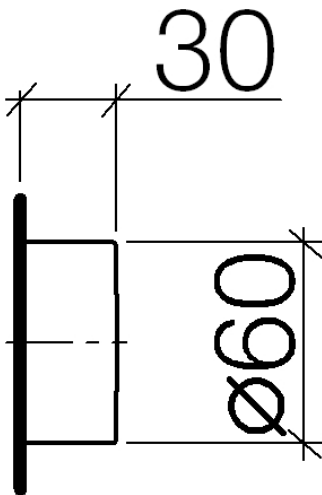

Shower - CL.1

Volume Control - polished chrome

Article number: 36 310 740-00

- Without flange
- Handle Ø 2-3/8"

polished chrome

Accessory is required for this item.

Discontinued items available to order until 30.06.2020

Dimensional drawing

All dimensions in mm / inch = mm x 0,0394

Shower - CL.1
Volume Control - polished chrome
Article number: 36 310 740-00

Flow rate chart

Shower - CL.1
 Volume Control - polished chrome
 Article number: 36 310 740-00

Required article

35 621 970-90 0010
 Rough for volume control
 clockwise-closing 1/2" -

35 622 970-90 0010
 Rough for volume control
 clockwise-closing 3/4" -

35 671 970-90 0010
 Rough for volume control
 counter-clockwise closing
 1/2" -

35 672 970-90 0010
 Rough for volume control
 counter-clockwise closing
 3/4" -

Spare parts list

Number	Item Number	Designation	Number of units