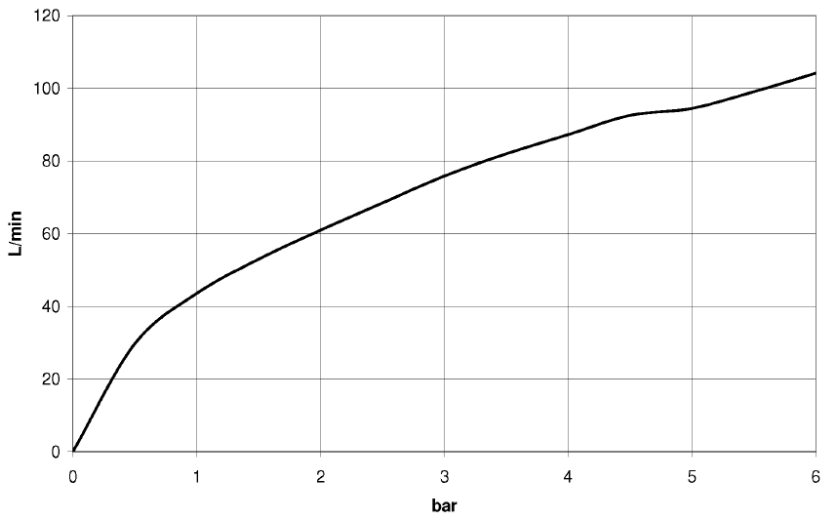

Dimensional drawing

All dimensions in mm / inch = mm x 0,0394

Shower - CL.1
Volume Control - polished chrome
Article number: 36 310 740-00

Flow rate chart

Shower - CL.1
 Volume Control - polished chrome
 Article number: 36 310 740-00