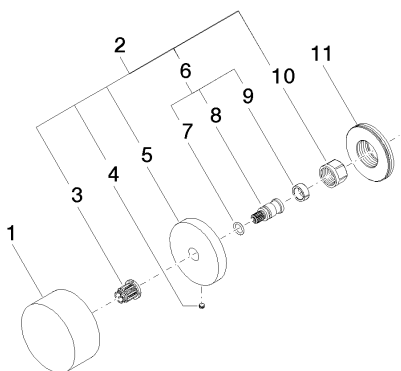

Dimensional drawing

All dimensions in mm / inch = mm x 0,0394

Shower - CL.1
Volume Control - polished chrome
Article number: 36 310 740-00

Flow rate chart

Shower - CL.1
 Volume Control - polished chrome
 Article number: 36 310 740-00

Required article

35 621 970-90 0010
 Rough for volume control
 clockwise-closing 1/2" -

35 622 970-90 0010
 Rough for volume control
 clockwise-closing 3/4" -

35 671 970-90 0010
 Rough for volume control
 counter-clockwise closing
 1/2" -

35 672 970-90 0010
 Rough for volume control
 counter-clockwise closing
 3/4" -

Spare parts list

Number	Item Number	Designation	Number of units